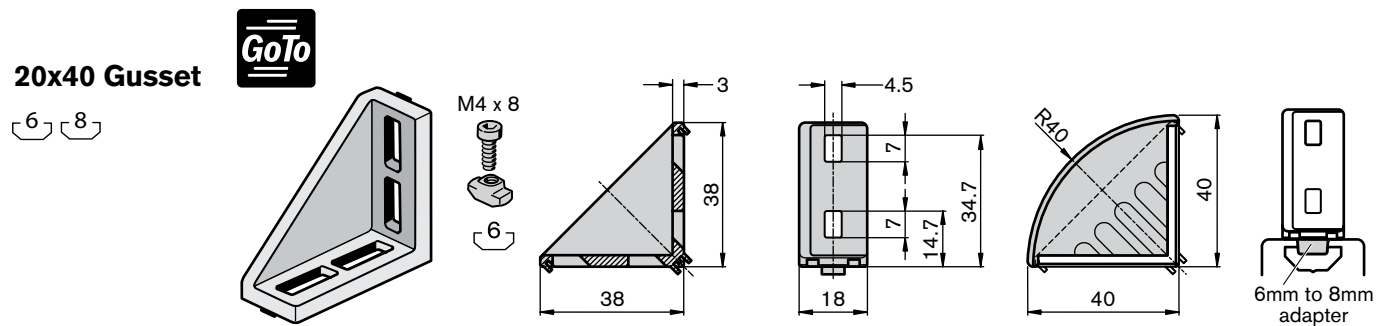

Section 3: Profile Connectors

3

Description	Lot Size	Part Number
20x20 gusset only	1	3 842 523 508
20x20 gusset with fasteners	1	3 842 523 511
20x20 round cover cap	1	3 842 523 513
Plastic adapter	1	3 842 523 516
20X20 gusset kit with fastener (includes cover cap) designLINE	1	3 842 538 707

Description	Lot Size	Part Number
20x40 gusset only	1	3 842 523 517
20x40 gusset with fasteners	1	3 842 523 520
20x40 gusset kit with fasteners (includes cover cap) designLINE	1	3 842 538 708
20x40 round cover cap	1	3 842 523 522
Plastic adapter	1	3 842 523 516