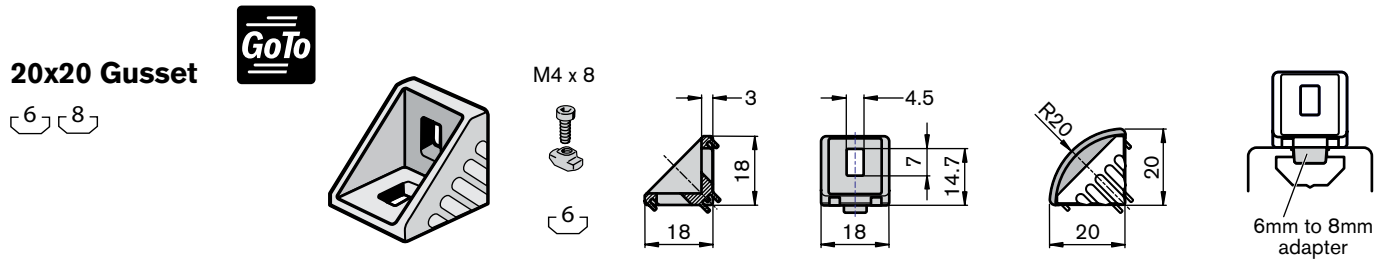

Section 3: Profile Connectors

3

Description	Lot Size	Part Number
20x20 gusset only	1	3 842 523 508
20x20 gusset with fasteners	1	3 842 523 511
20x20 round cover cap	1	3 842 523 513
Plastic adapter	1	3 842 523 516
20X20 gusset kit with fastener (includes cover cap) designLINE	1	3 842 538 707

Description	Lot Size	Part Number
20x40 gusset only	1	3 842 523 517
20x40 gusset with fasteners	1	3 842 523 520
20x40 gusset kit with fasteners (includes cover cap) designLINE	1	3 842 538 708
20x40 round cover cap	1	3 842 523 522
Plastic adapter	1	3 842 523 516