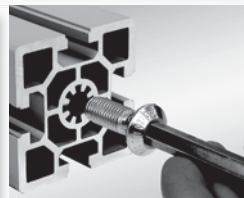

Linear Motion and
Assembly Technologies